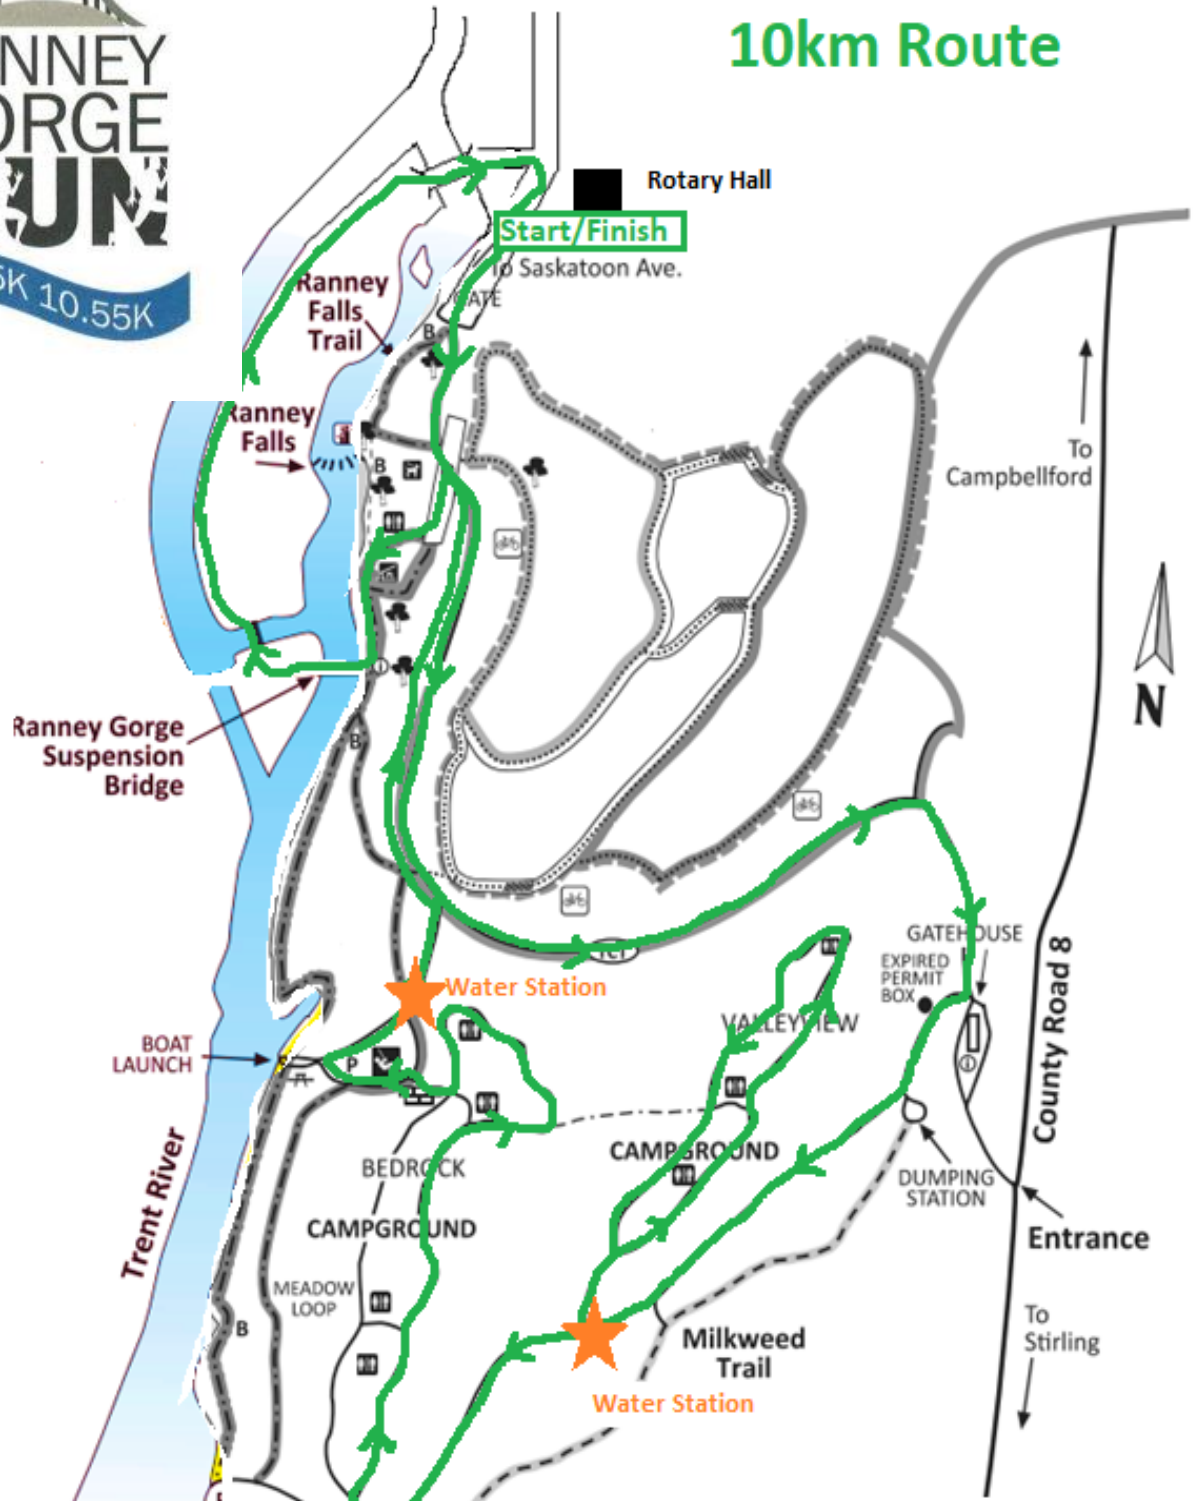

10km Route

Ferris Provincial Park