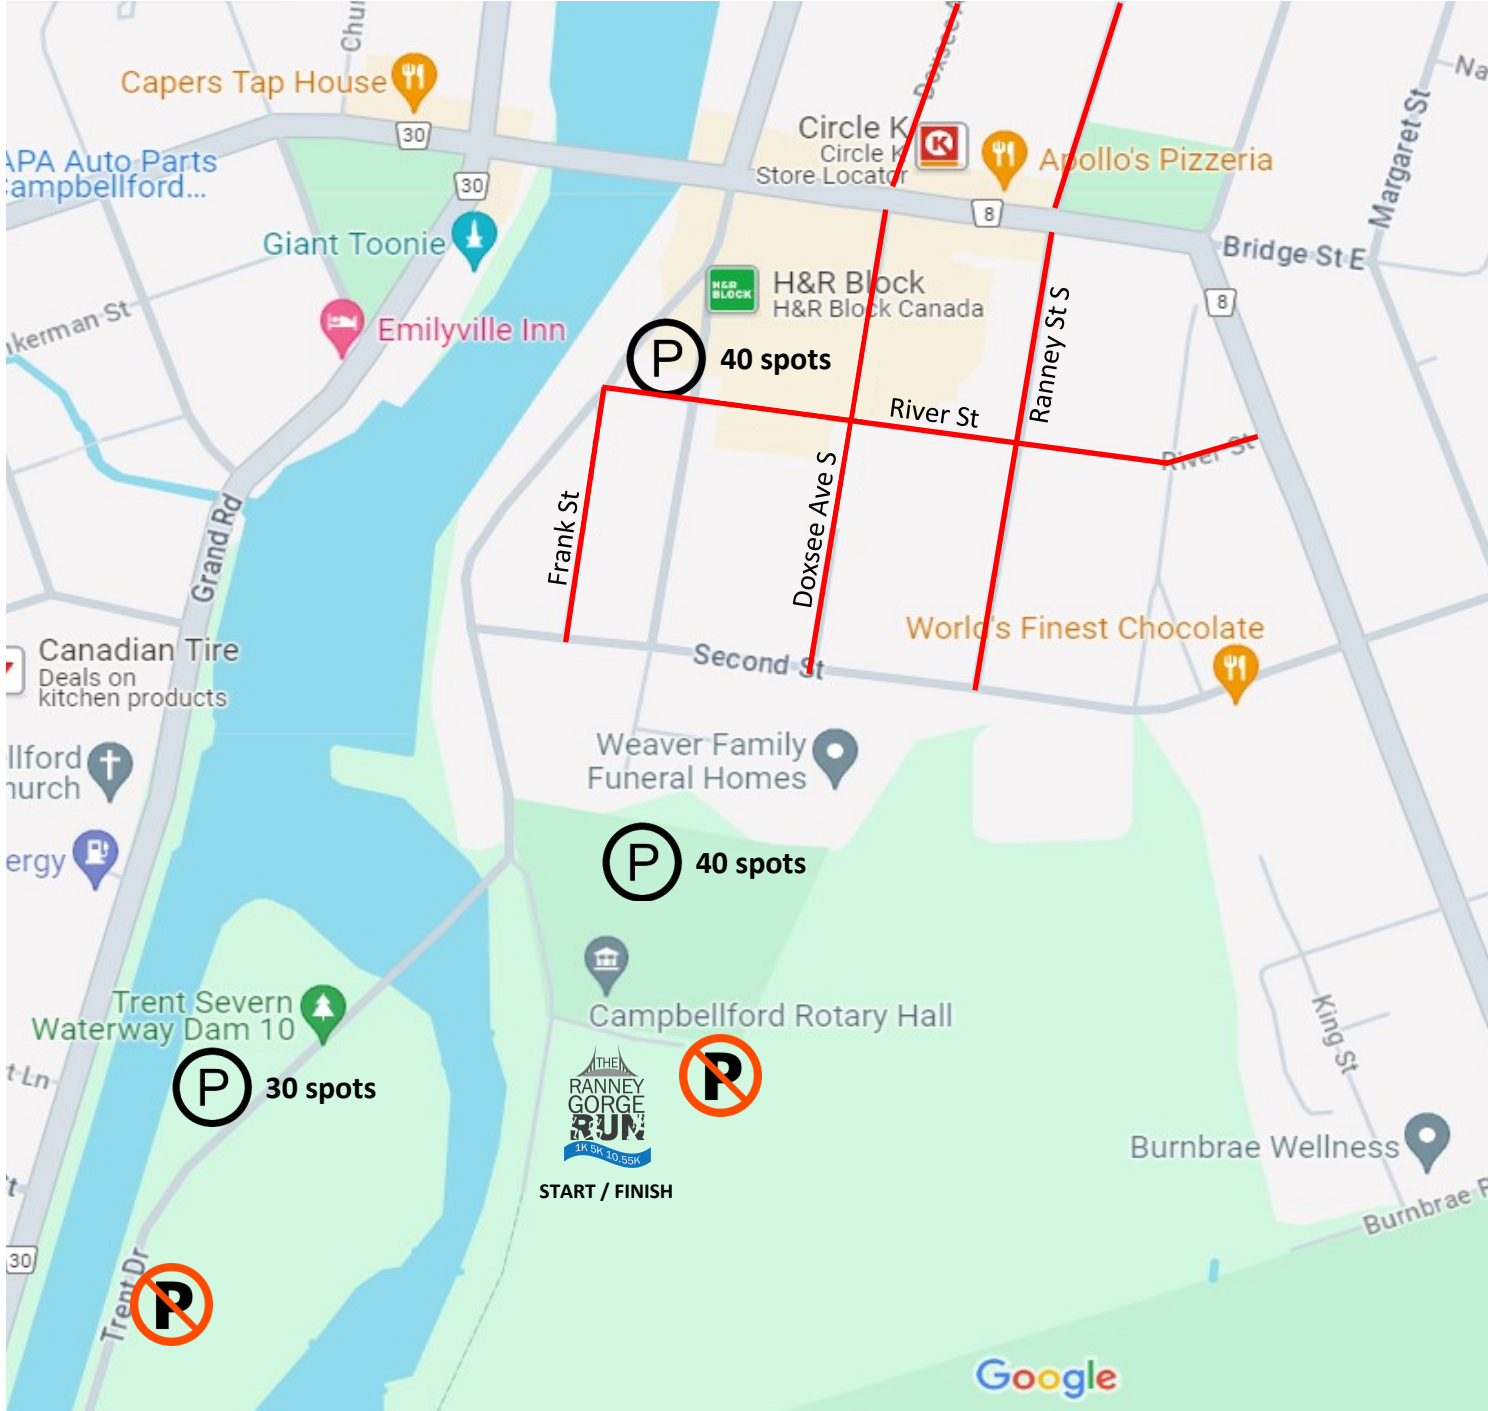

AVAILABLE PARKING

LEGEND

- Parking
- No Parking
- Street Parking

- Frank St
- River St
- Doxsee Ave S
- Ranney St S